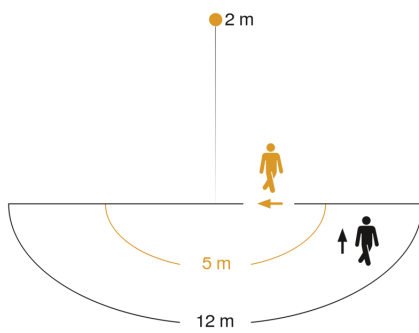

Sensor-switched outdoor light

L 560 S

white

EAN 4007841 634315

Article number 634315

Accessories

EAN 4007841 003548

Replacement glass shade for L 70X/590/535/560/585

Detection Zone

Mögliche Montagehöhe: 1,80 m – 3,00 m

Orange: radial

Schwarz: tangential

Dimension Drawing